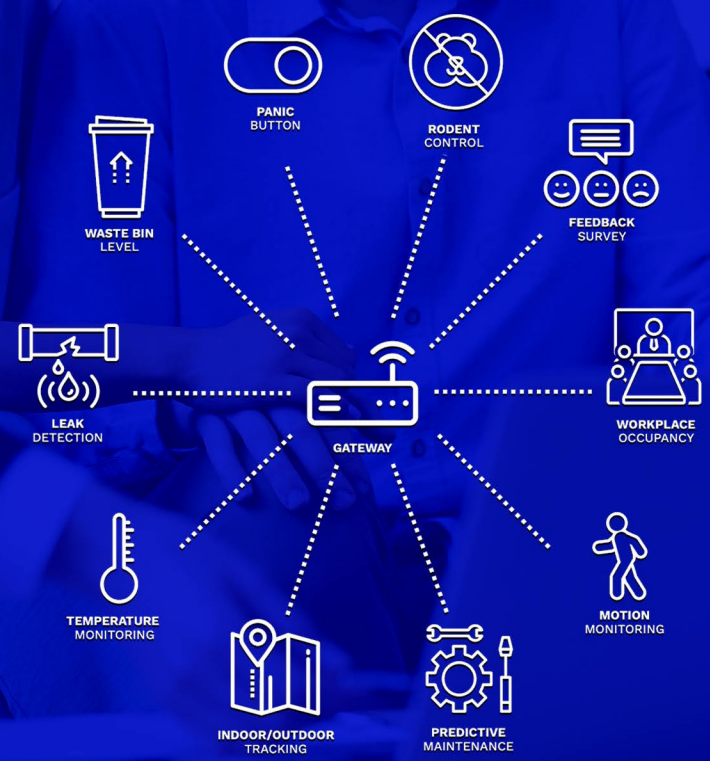

source | sense

Source Sense is the perfect fit in professional services, enabling automation in the collection, reporting, and alerting to conditions in your organization. Source Sense can gather environmental data for reporting, assist in facilities maintenance by monitoring equipment performance, and waste bin levels. Real-time alerting of customer presence and employee safety as well. Source Sense can be customized to fit your business today.

Source Sense is a powerful platform with a single pane of glass. It enables you infinite plug-and-play IoT solutions.

- Panic Button
- Room/Desk Occupancy
- Air Quality Detection
- Leak Detection
- Rodent Control
- Waste Bin Monitoring

Cost Effective

No Site Survey

Nationwide Support

Self Installation

Contact us: info@sourceinc.com

01 No Floor Hopping
Advanced algorithm guarantees floor level accuracy.

02 Pin-Point Accuracy
Beacon settings are fine tuned for each individual room to prevent room drifting